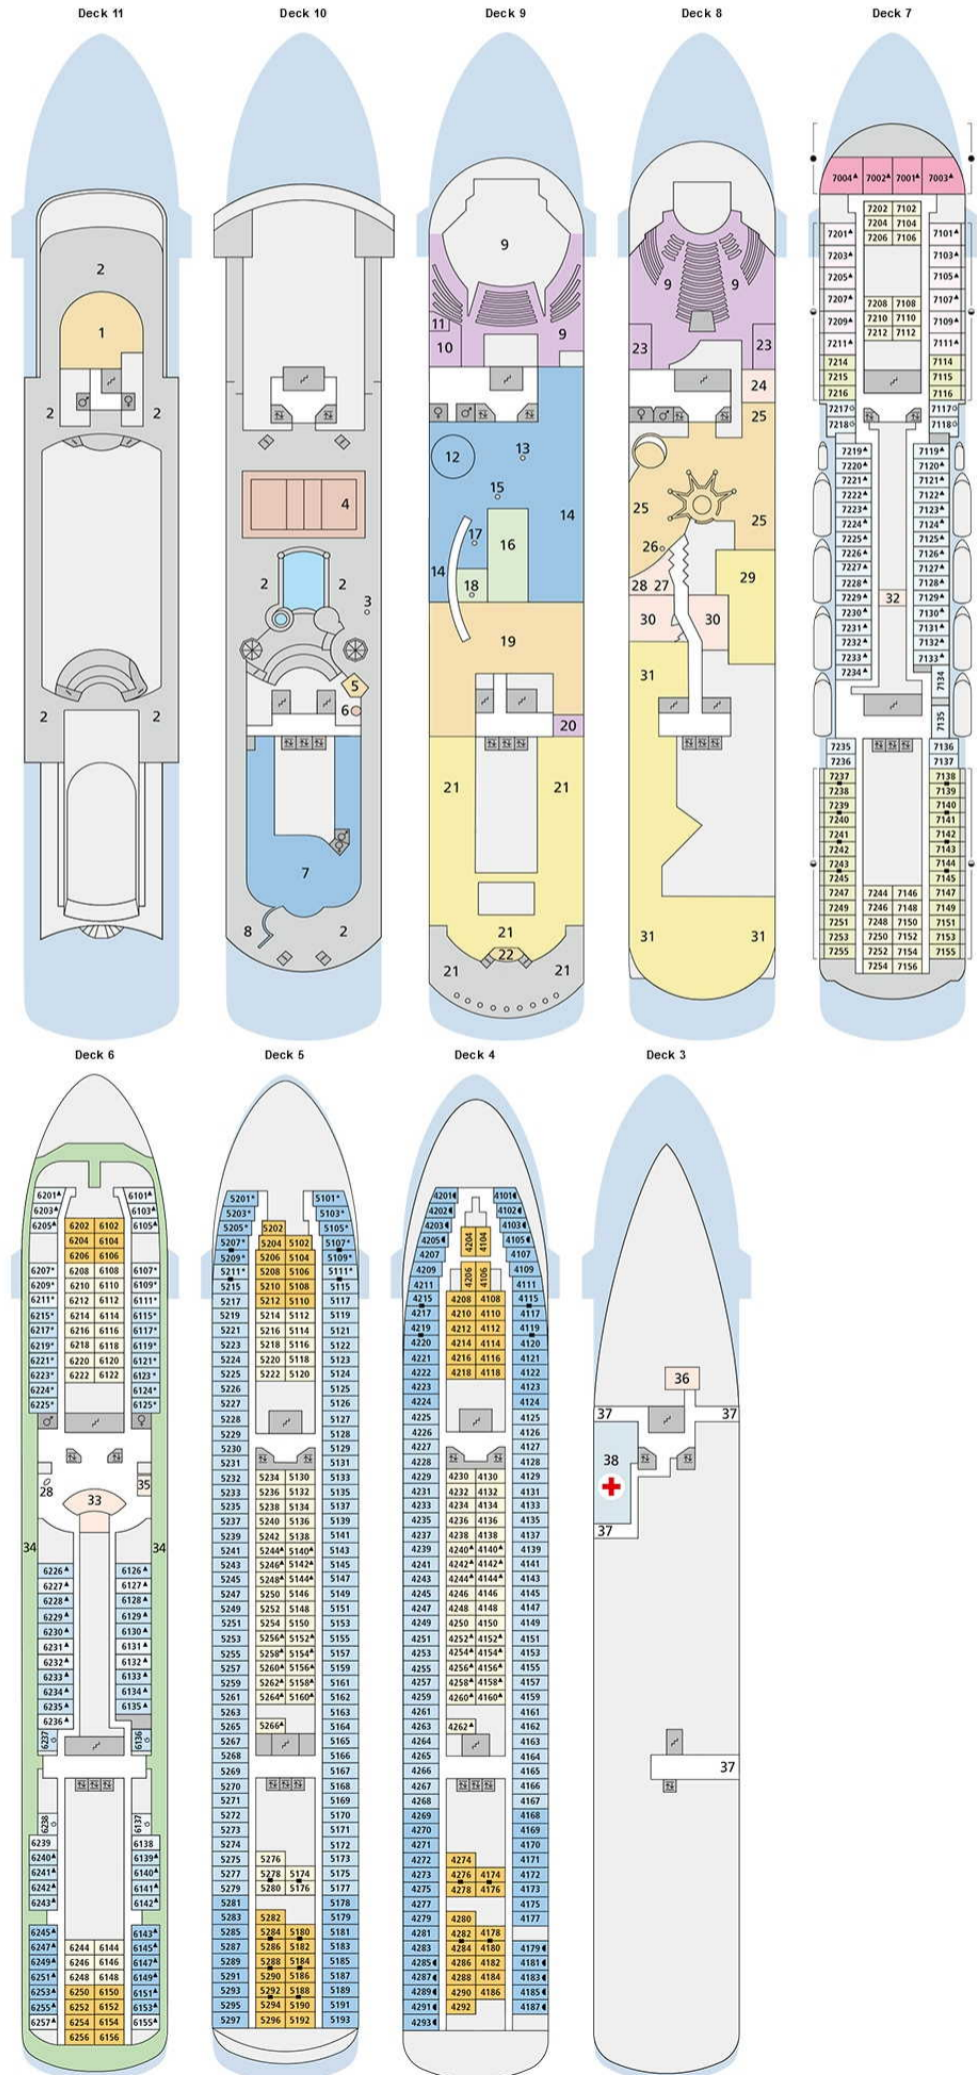

Cruise Prices Updated Daily: Click Here For Today's Best Cruise Deals >

AIDAcara Deck plan
1180 Passengers (1339 with upper beds)

SHIP INFORMATION/REVIEW **DECK PLAN** CONTACTING THE SHIP CURRENT POSITION

Deck plan from 01/02/2018

Stateroom categories

- **IA** Inside deck 4-7, approx. 14.5 sqm, separated beds, 1 sofa bed
- **BA** Balcony deck 7, bow/stern, approx. 20 sqm incl. approx. 3 sqm balcony

- **IB** Inside deck 4-6, bow/stern, approx. 14.5 sqm, separated beds, 1 sofa bed
- **SD** Junior Suite w/ Balcony deck 7, bow, approx. 31 sqm incl. approx. 6 sqm balcony

- **CA** Outside deck 6-7, approx. 13.5-17 sqm, obstructed view
- **SB** Suite w/ Balcony Premium, deck 7, bow, approx. 55 sqm incl. approx. 20 sqm balcony

- **MA** Outside deck 4-6, approx. 13.5-17 sqm, party separated beds

- **MB** Outside deck 4-6, bow/stern, approx. 13.5-17 sqm, deck 4 portholes, party separated beds

Schiffsbereiche

- Lift
- Treppe
- Außendeck/Balkon
- Betriebsraum/Crew
- Gänge
- WC (Wickeltisch im WC auf Deck 8)
- 3-Bett-Kabine
- 4-Bett-Kabine
- Verbindungsstür
- Behinderterfreundlich
- Bullauge
- Balkonbrüstung
- Stahlverstebung
- Balkonbrüstung Stahl

Deck plan on full screen

Ship plan / cabin plan / deckplan / floor plan / deck layout AIDAcara

To the top