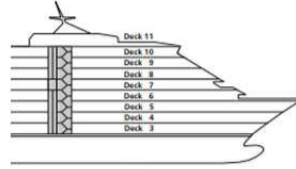

Cruise Prices Updated Daily: Click Here For Today's Best Cruise Deals >

AIDAcara Deck plan
1180 Passengers (1339 with upper beds)

SHIP INFORMATION/REVIEW **DECK PLAN** CONTACTING THE SHIP CURRENT POSITION

Deck plan from 01/02/2018

Stateroom categories

- **IA** Inside deck 4-7, approx. 14.5 sqm, separated beds, 1 sofa bed
- **BA** Balcony deck 7, bow/stern, approx. 20 sqm incl. approx. 3 sqm balcony

- **IB** Inside deck 4-6, bow/stern, approx. 14.5 sqm, separated beds, 1 sofa bed
- **SD** Junior Suite w/ Balcony deck 7, bow, approx. 31 sqm incl. approx. 6 sqm balcony

- **CA** Outside deck 6-7, approx. 13.5-17 sqm, obstructed view
- **SB** Suite w/ Balcony Premium, deck 7, bow, approx. 55 sqm incl. approx. 20 sqm balcony

- **MA** Outside deck 4-6, approx. 13.5-17 sqm, party separated beds

- **MB** Outside deck 4-6, bow/stern, approx. 13.5-17 sqm, deck 4 portholes, party separated beds

Schiffsbereiche

- Lift
- Treppe
- Außendeck/Balkon
- Betriebsraum/Crew
- Gänge
- WC (Wickeltisch im WC auf Deck 8)
- 3-Bett-Kabine
- 4-Bett-Kabine
- Verbindungsstür
- Behinderterfreundlich
- Bullauge
- Balkonbrüstung
- Stahlverstebung
- Balkonbrüstung Stahl